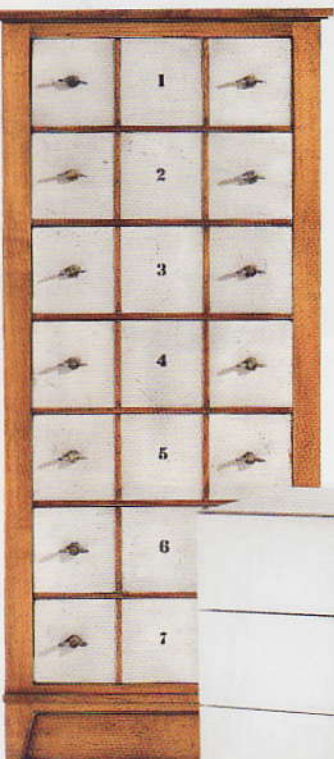

Shortlist

CHESTS OF DRAWERS

Our choice of the smartest designs, from traditional to cutting-edge contemporary

1

2

3

4

7

8

5

6

MODERN

1. **Tactile leather handles**  
**Shikari**, reclaimed Burmese teak, H102xW92xD51cm, £1,150, Mufti.
2. **Grey-washed for an aged effect**  
**Seba light**, teak, H90xW102xD53cm, £745, Lombok.
3. **A chic design that never dates**  
**Honor six-drawer chest**, walnut with Carrara marble top, H105xW70xD50cm, £2,447, Benchmark.
4. **Wide handles add smooth style**  
**Pia tallboy**, melamine/oak veneer, H125xW56xD50cm, £499, Habitat.
5. **Colour makes a fun statement**  
**Aphrodite eight-drawer chest**, solid beech and steel, H154.5xW38.6xD36.5cm, £3,293, Ligne Roset.
6. **Sleek glass for modern simplicity**  
**Carlton four-drawer chest**, white glass, H81.5xW91.5xD40.5cm, £895, The White Company.
7. **Numbering creates a vintage feel**  
**Typographer's unit**, cherry, H138xW62xD42cm, £1,829, Roche Bobois.
8. **Understated with a smart edge**  
**Mandarin**, Chinese elm, H120xW65xD45cm, £870, Orchid. ▶